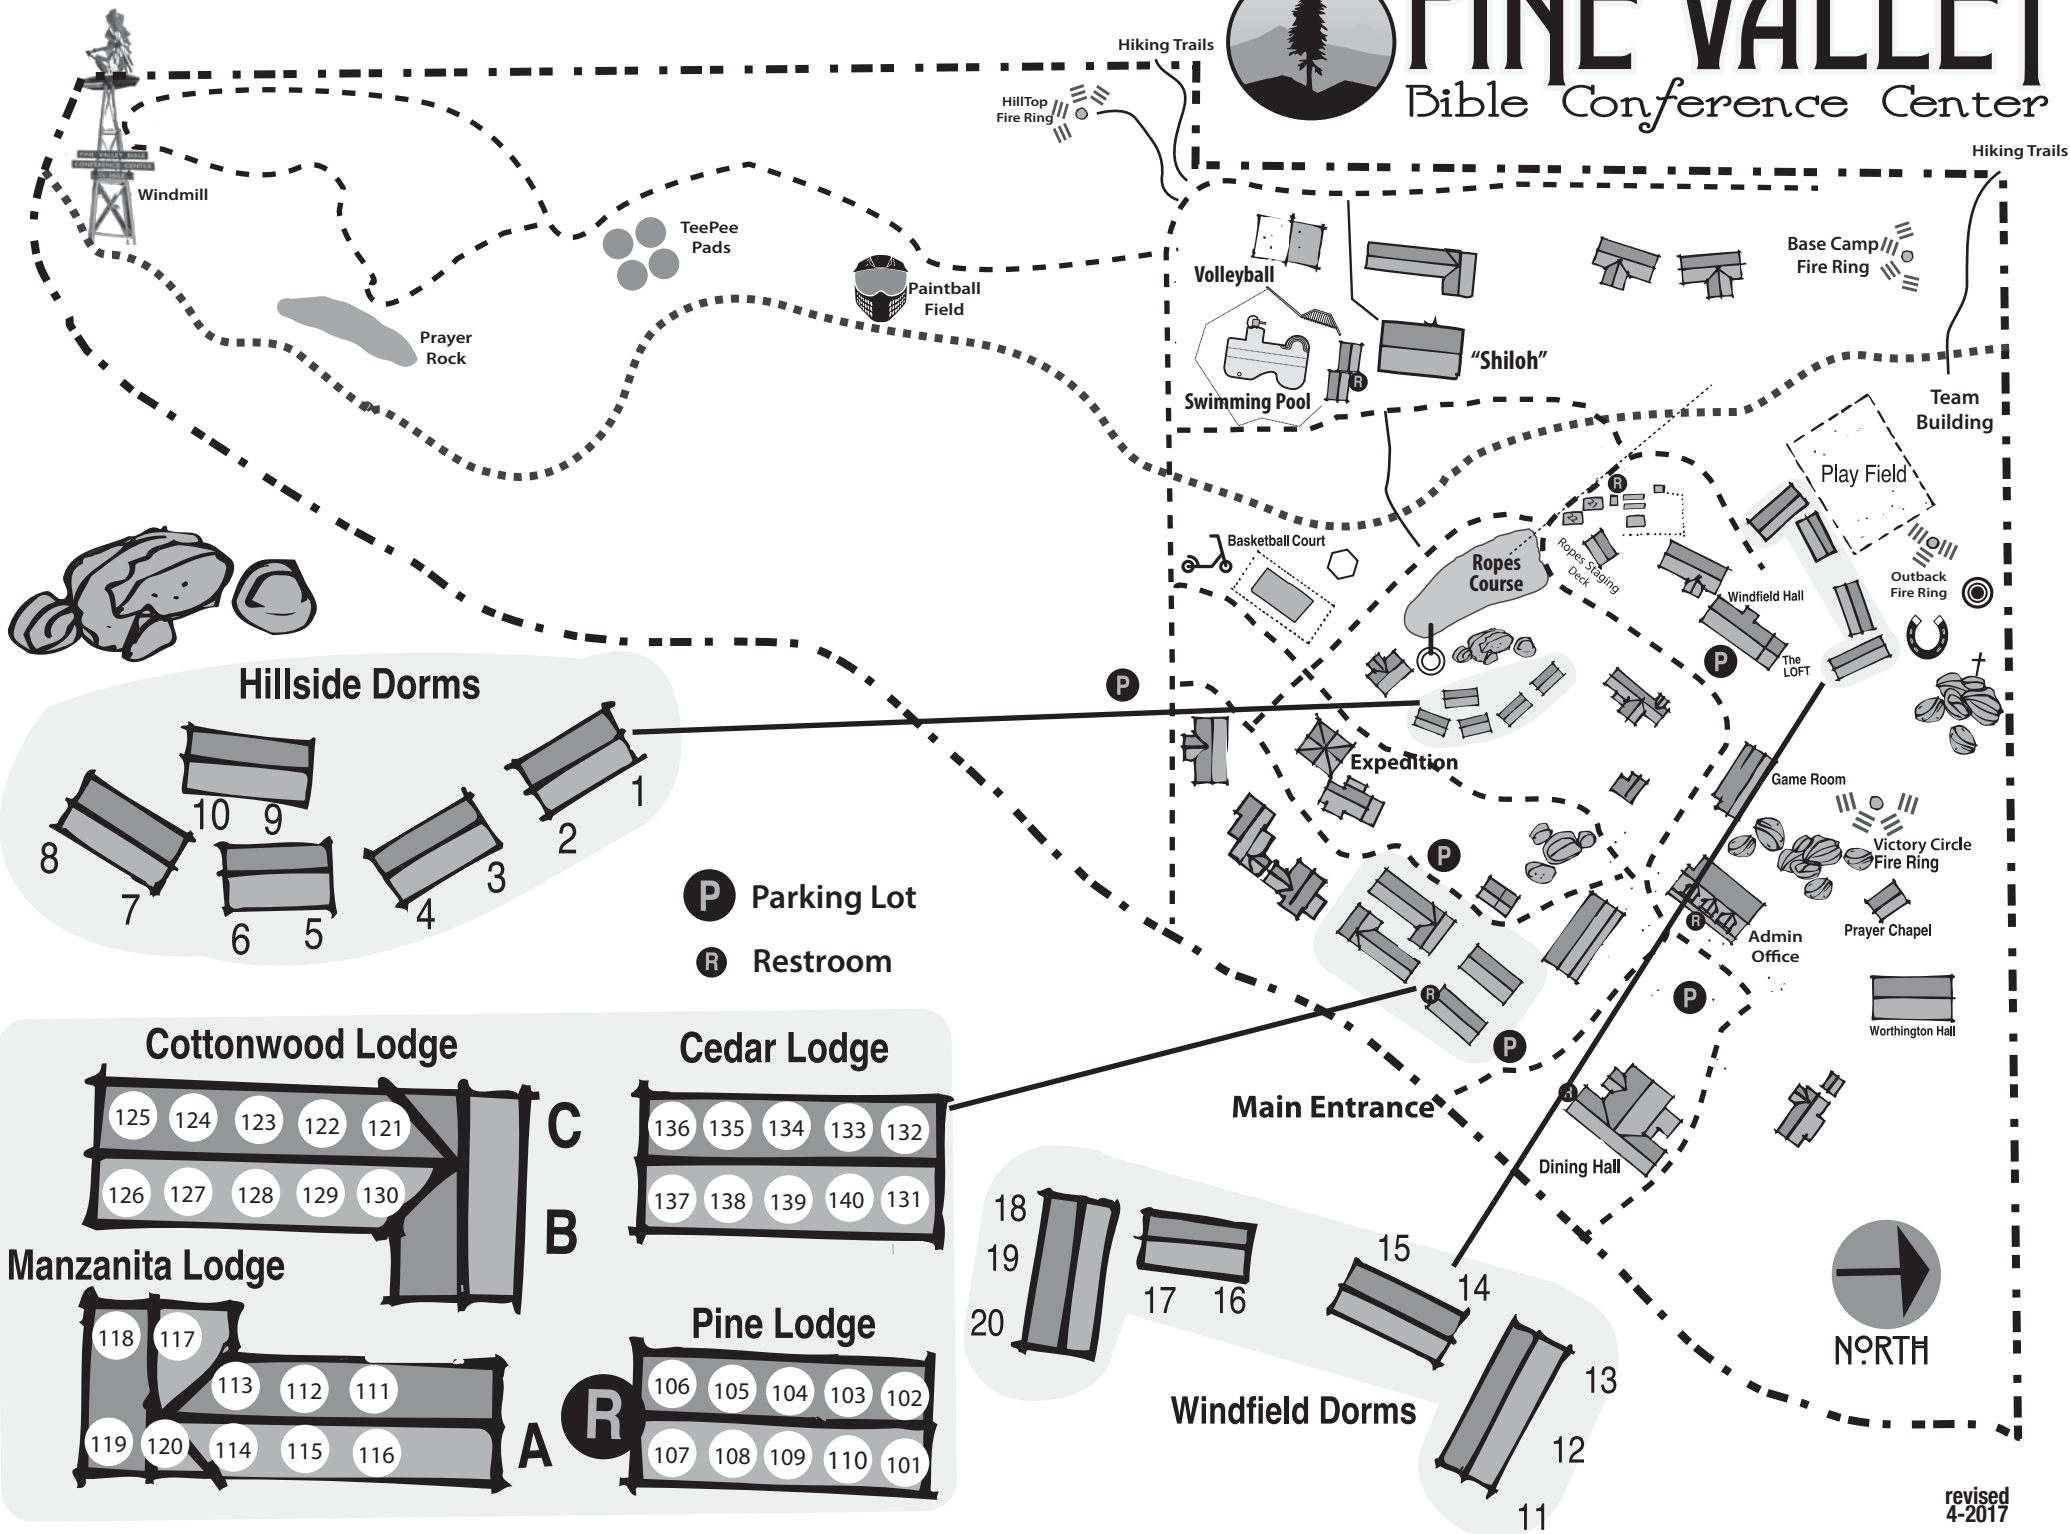

PINE VALLEY Bible Conference Center

revised 4-2017

PINE VALLEY

Bible Conference Center

P Parking Lot
R Restroom