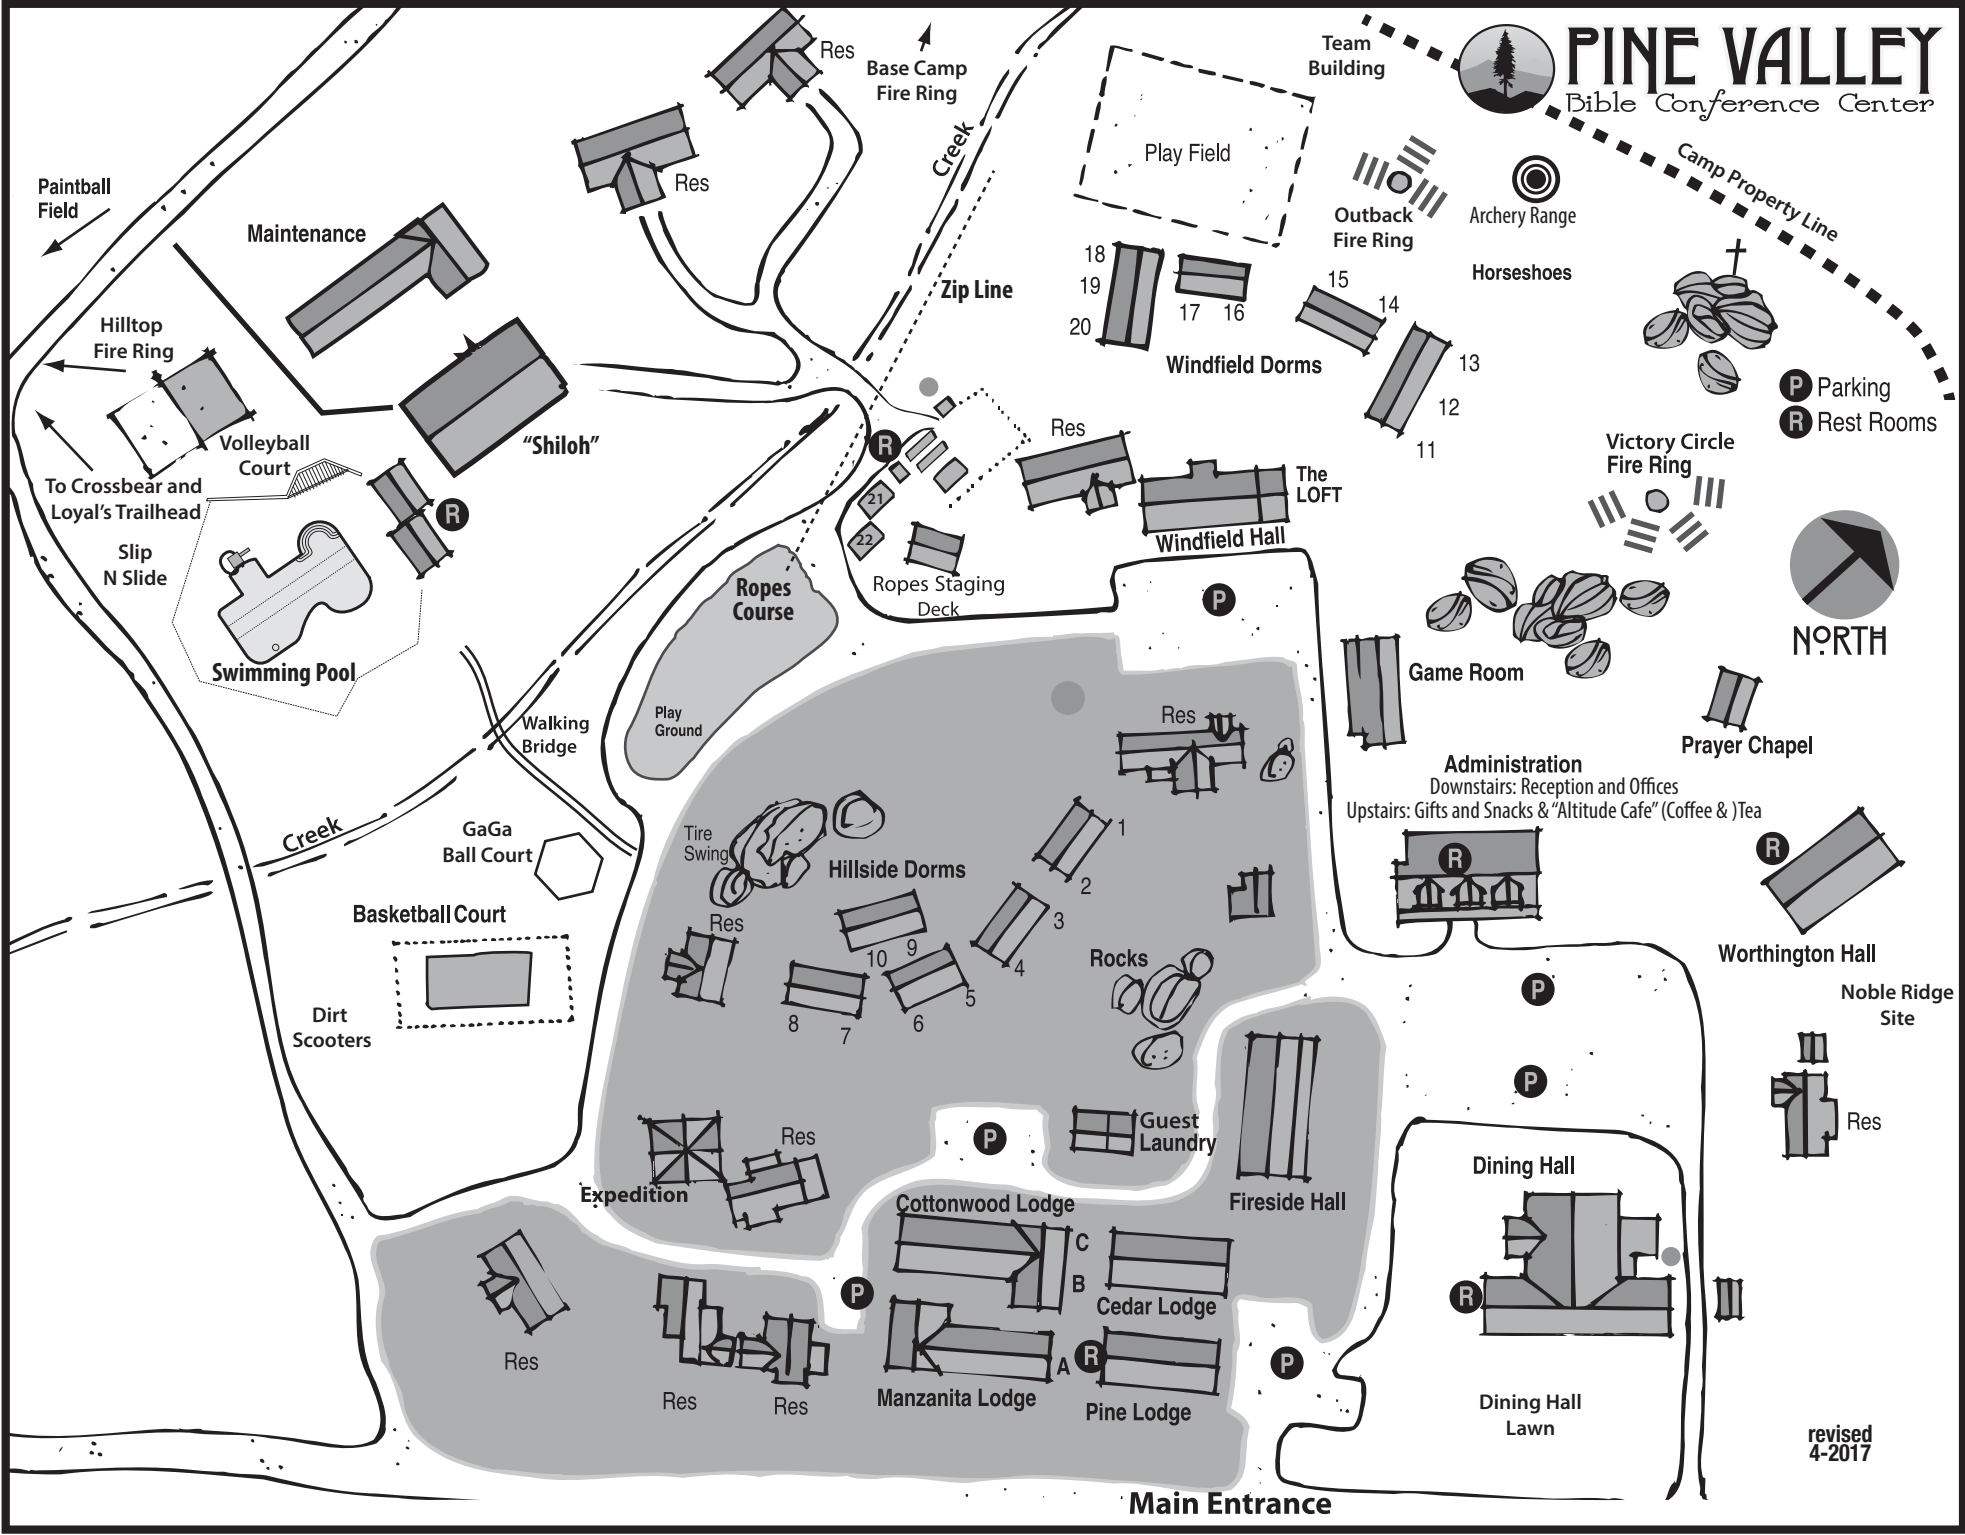

PINE VALLEY Bible Conference Center

revised 4-2017

PINE VALLEY

Bible Conference Center

P Parking Lot
R Restroom