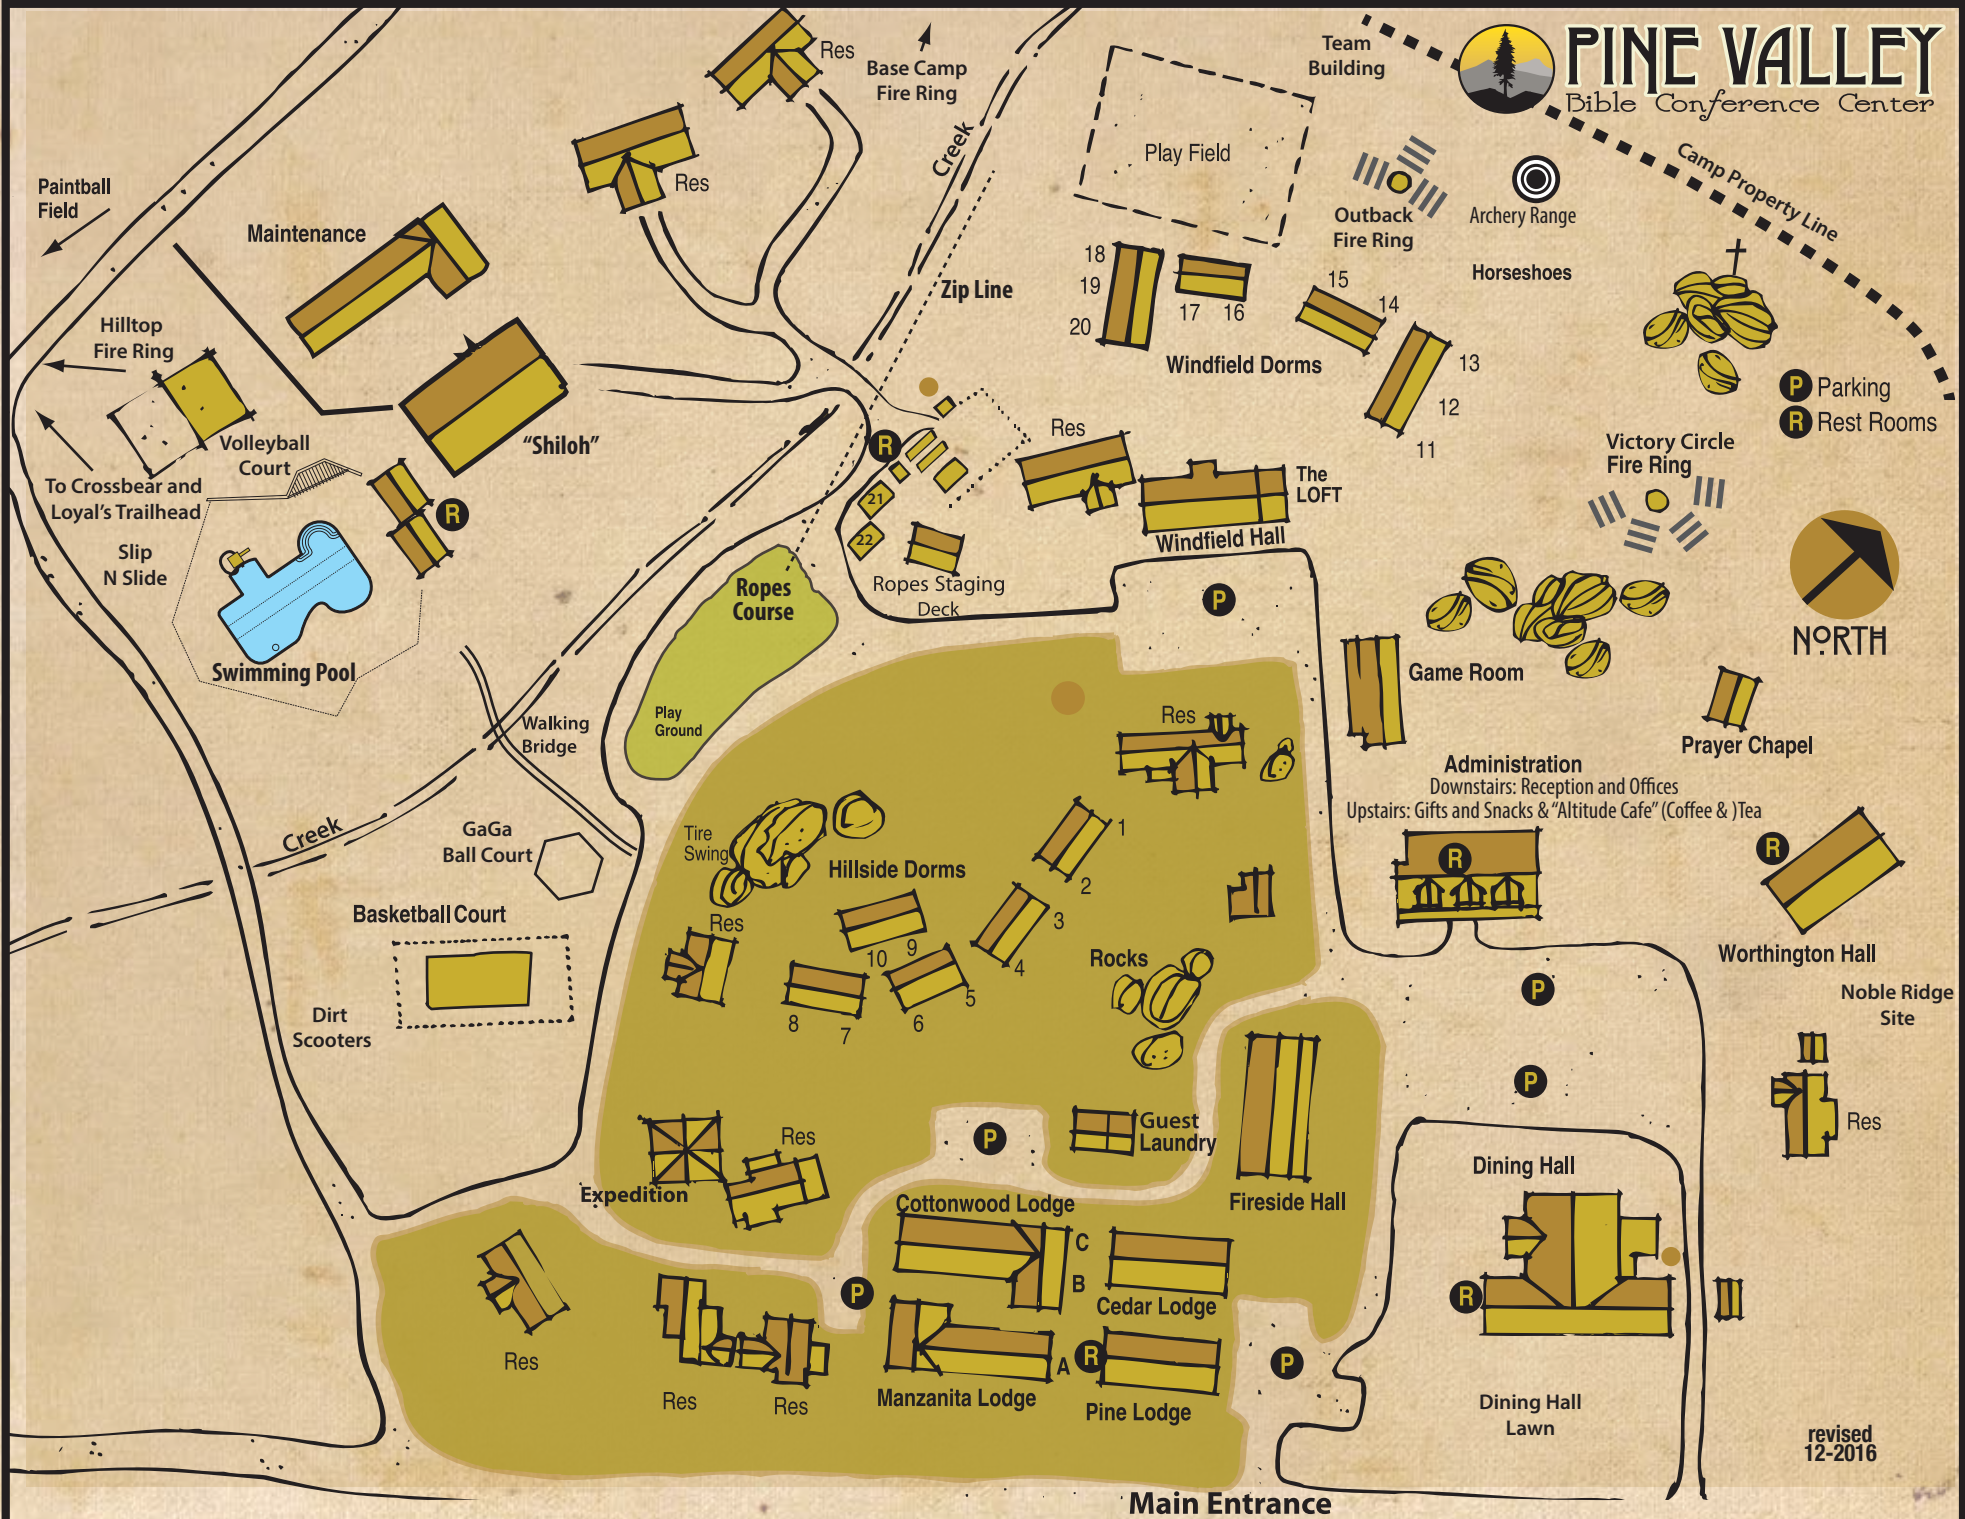

# PINE VALLEY Bible Conference Center

**P** Parking  
**R** Rest Rooms

revised  
12-2016

Main Entrance

Camp Property Line

Creek

Creek

Paintball Field

Maintenance

Base Camp Fire Ring

Play Field

Team Building

Outback Fire Ring

Archery Range

Horseshoes

Windfield Dorms

Hilltop Fire Ring

Volleyball Court

"Shiloh"

To Crossbear and Loyal's Trailhead

Slip N Slide

Swimming Pool

Zip Line

Ropes Staging Deck

### Manzanita Lodge